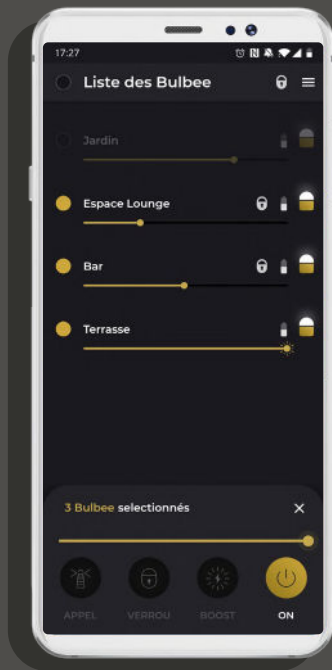

41 x 23,5 x 17,5cm
2.120kg (empty) / 3.900kg (with 6 lamps)
220V / 24V (input)
IP20

HANDY

STACKABLE

24V 4A power
supply included

*Bulbee lamps
sold separately*

Compact and portable, the station **saves space** when recharging and **saves time** on installation and collecting!

No more cables lying around, the integrated magnetic plug ensures **fast, safe charging**.

www.paranocta.com

Bluetooth
CONNECTED

The BULBEE wireless light bulb
can be controlled manually
or with a smartphone

- ON/OFF
- Dimmer switch
- Battery level indicator
- Grouped order
- BOOST function
- PIN code security
- Location by light call
- Customization

Download 

Bulbee Lamp app

Disponible sur
App Store

Disponible sur
Google play