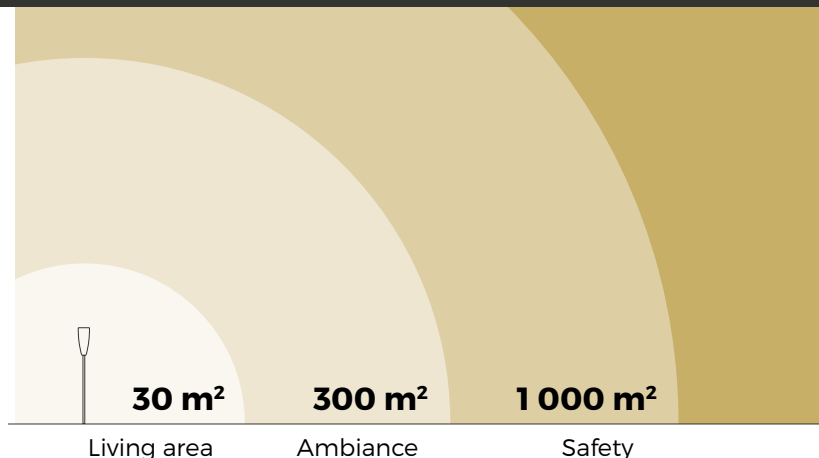

30m² of efficient and warm light to live for 9 hours at full power.

PARANOCTA provides atmospheric lighting 10m around and secure up to 18m around.

LAMPSHADES

Decorative, they are designed for both indoors and outdoors