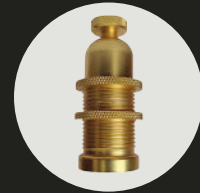

- Original CREE LED •
- 3000°K warm white - CRI80 •
- Lithium-Ion battery 7.4V 5800mAh •
- BLE 4 •
- 5V 2A charger - 220V AC •
- Magnetic cable •

HOW IT WORKS?

The wireless, rechargeable, connected LED BULBEE bulb simplifies lighting for both indoor and outdoor use. Decorative, BULBEE can be used on its own, suspended or in a candle jar. Removable, it is inserted into the lantern of the PARANOCTA floor lamp. Without mast, the lantern can be placed on the floor or on a table or hung with the strap.

- Ivory

BULBEE LAMP

Table lamp, suspension or hand lamp

Magnetic cable and 5V charger provided

SUSPENSION STRAP

Adjustable strap
PU 500mm
adjustable 6 positions
and brass screw
diam. 25mm

PARANOCTA

WHICH LIGHTING?

6 colours

- Black
- Coffee
- Beige
- Beige mottled
- Natural
- White

100% exterior-treated metal frame

Compatible with the magnetic socket of BULBEE lamp and standard E14

MAGNETIC SOCKET

Stainless steel
L75mm
diam. 30mm
295gr

MAGNETIC SCREW

Stainless steel
diam. 25mm

WATERPROOF

Quick-drying, anti-mould

UV RESISTANT

Colourfast

EASY CLEANING

ECOLOGICAL