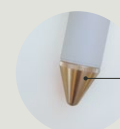

BULBEE LAMP

98 x 90 x 80mm
430g

- 1/4" screw
- Lug
- Anodized aluminum heat sink (guarantee of longevity of the LED)

LANTERN

370 x 150mm
Weight: 300g

- PEHD
- High impact resistance
- Easy to clean

MAST

3 screw-on tubes