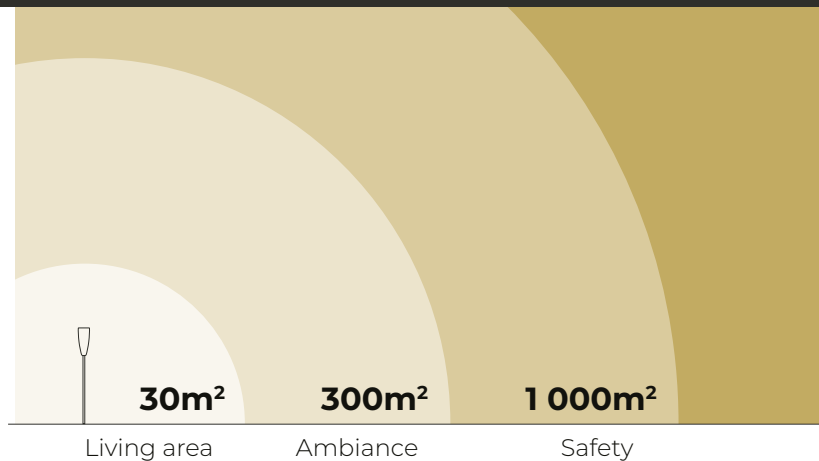

SUSPENSION STRAP

Adjustable strap
PU 500mm
adjustable 6 positions
and brass screw
diam. 30mm

PARANOCTA

WHICH LIGHTING?

30m² of efficient and warm light to live for 8 hours at full power.

PARANOCTA provides atmospheric lighting 10m around and secure up to 18m around.