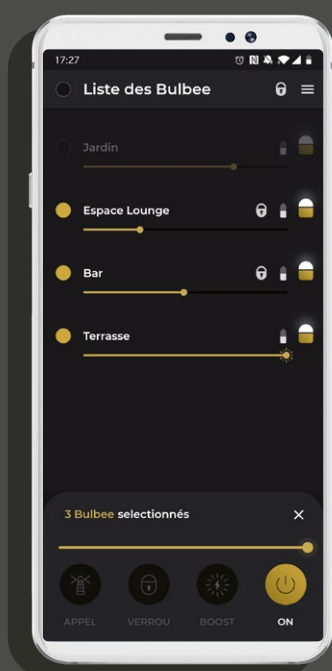

41 x 23.5 x 17.5cm
2.120kg (empty) / 3.900kg (with 6 lamps)
220V / 24V (input)
IP20

HANDY

STACKABLE

24V 4A power
supply included

*Bulbee lamps
sold separately*

Compact and portable, the station **saves space** when recharging and **saves time** on installation and collecting!

No more cables lying around, the integrated magnetic plug ensures **fast, safe charging**.

www.paranocta.com

Bluetooth
CONNECTED

The BULBEE wireless light bulb
can be controlled manually
or with a smartphone

- ON/OFF
- Dimmer switch
- Battery level indicator
- Grouped order
- BOOST function
- PIN code security
- Location by light call
- Customization

Download

Bulbee Lamp app

Disponible sur
App Store

Disponible sur
Google play