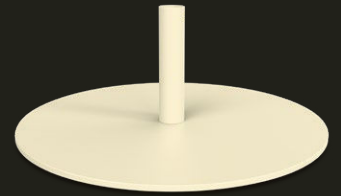

Floor lamp, lantern or compact lamp at the same time, PARANOCTA is very modular.

Smart and aesthetic, the BULBEE lamp appeals by the quality of its finishes and concentrates components and materials selected for their durability.

Decorative, BULBEE can be used on its own, suspended or in a candle jar.

Removable, it is inserted into the lantern of the PARANOCTA floor lamp.

Without mast, the lantern can be placed on the floor or on a table or hung with the strap.

BULBEE LAMP

98 x 90 x 80mm
430g

- 1/4" screw
- Lug
- Anodized aluminum heat sink (guarantee of longevity of the LED)

LANTERN

370 x 150mm
Weight: 300g

- PEHD
- High impact resistance
- Easy to clean

MAST

3 screw-on tubes

- Black graphite
- Ivory
- Rust

TABLE CLAMP

Powder-coated zinc/aluminium and brass screw
table thickness 10 to 60mm
560g

- Ivory

BULBEE LAMP

Table lamp, suspension or hand lamp

Magnetic cable and 5V charger provided